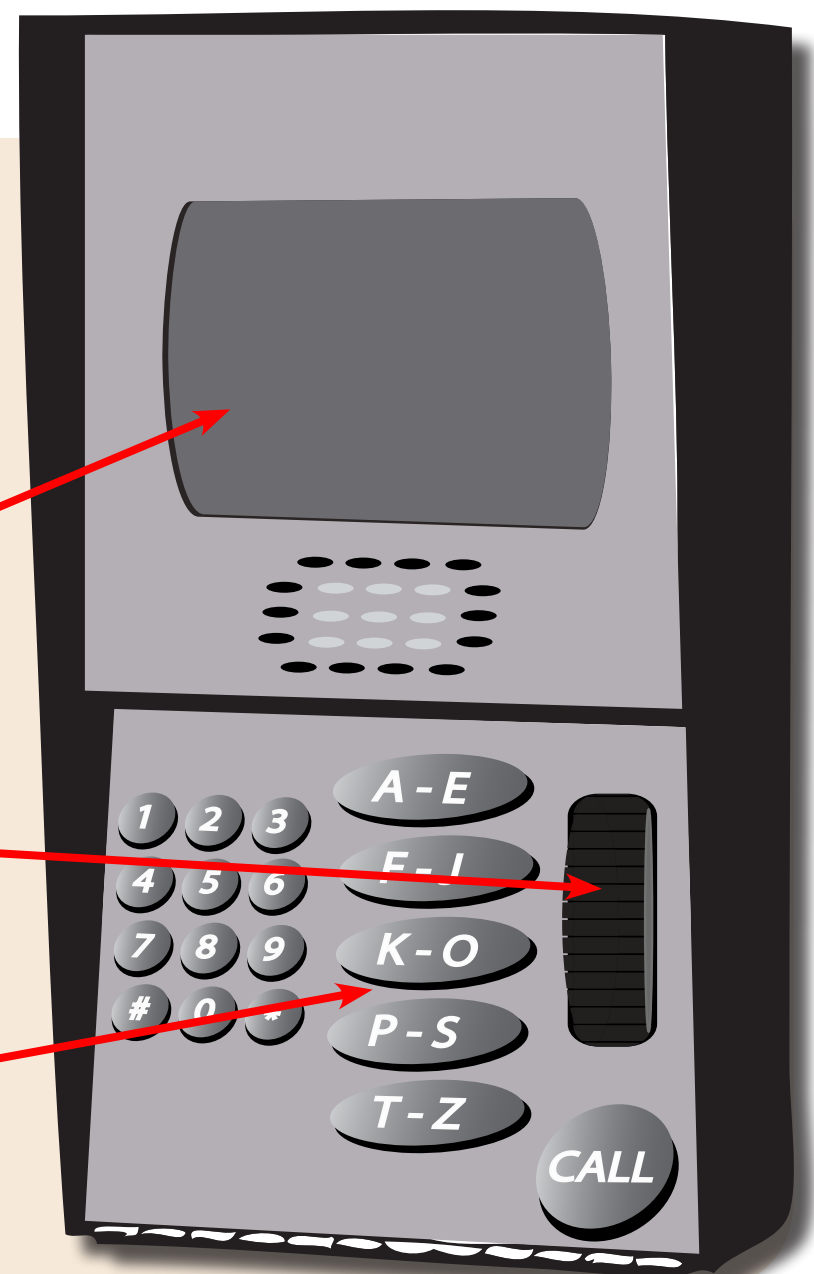

Telephonic Entry Systems

Problem

The interactions provided by the A - Z buttons coupled with the single line display make precise searching difficult

Single-line Display

Forces user to scroll through the directory more slowly in order to find a person

A - Z Buttons

Allows user to scroll through the directory in two modes:

1. One - by - one
2. Fast Scrolling

Solution

Enhanced search controls and directory display afford greater search capabilities

Multi-line Display

Allows user to see where they are in the directory thus allowing for better adjustment of scroll speed

Scroll Wheel

Provides user with more control over scroll speed and allows for quick adjustment

Alpha-Range Buttons

Allows user to quickly jump to a section in the directory

Similar Controls:

On-board Television Controls

Digital Thermostat