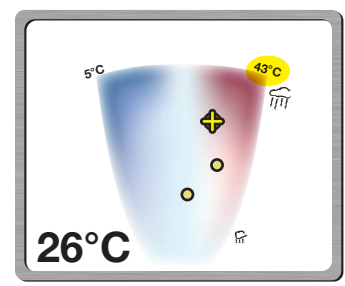

With WaterControl™, the user gets the same showering experience, regardless of the initial water temperatures. Less setting, more enjoyment.

And more!

- sensitive waterproof screen that works even with lather,
- no mechanical part, no rust, no calcium deposit,
- available in degree Fahrenheit.