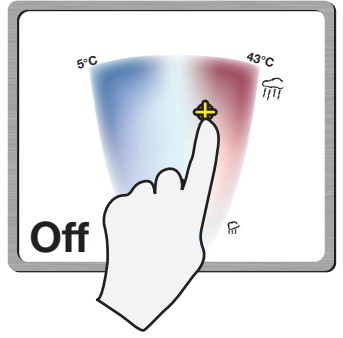

The Digital Shower

A better showering experience at your fingertips!

The Digital Shower is a new shower interface based on a touch screen, allowing the user to directly visualize and control the temperature and intensity of the water.

A single finger press on the water space, and the shower will promptly deliver the desired water. Here, the user selected one of the preset points, which are automatically determined by past showering experiences.

While configuring the desired water, the system displays useful information such as the current and wanted water temperatures.

With two fingers on the screen, the user can refine the temperature by scrolling left or right, and the intensity by scrolling up or down.

A hand press simply stops the water. Another hand press restarts it. Useful for lathering or shampooing.

With WaterControl™, the user gets the same showering experience, regardless of the initial water temperatures. Less setting, more enjoyment.