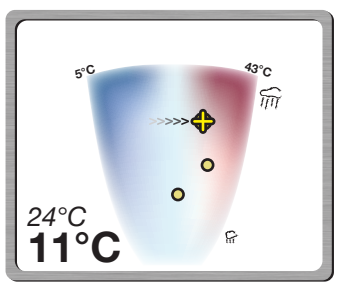

The Digital Shower

A better showering experience at your fingertips!

The Digital Shower is a new shower interface based on a touch screen, allowing the user to directly visualize and control the temperature and intensity of the water.

A single finger press on the water space, and the shower will promptly deliver the desired water. Here, the user selected one of the preset points, which are automatically determined by past showering experiences.

While configuring the desired water, the system displays useful information such as the current and wanted water temperatures.

With two fingers on the screen, the user can refine the temperature by scrolling left or right, and the intensity by scrolling up or down.