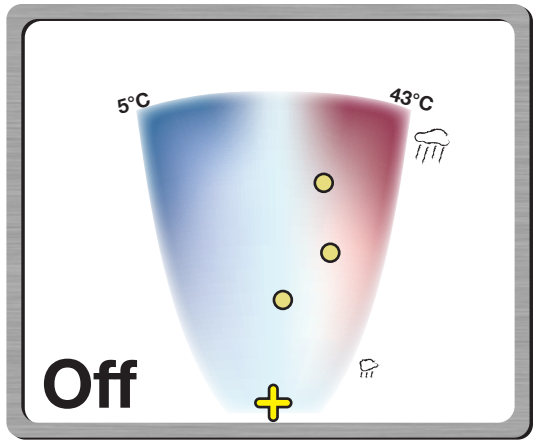

The Digital Shower

A better showering experience at your fingertips!

The Digital Shower is a new shower interface based on a touch screen, allowing the user to directly visualize and control the temperature and intensity of the water.

A single finger press on the water space, and the shower will promptly deliver the desired water. Here, the user selected one of the preset points, which are automatically determined by past showering experiences.

While configuring the desired water, the system displays useful information such as the current and wanted water temperatures.

With two fingers on the screen, the user can refine the temperature by scrolling left or right, and the intensity by scrolling up or down.