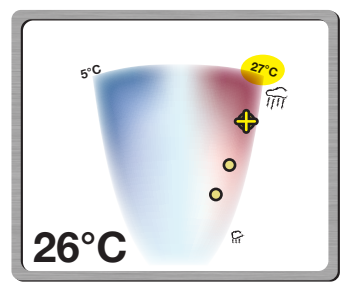

With WaterControl™, the user gets the same showering experience, regardless of the initial water temperatures. Less setting, more enjoyment.

And more!

- sensitive waterproof screen that works even with lather,
- no mechanical part, no rust, no calcium deposit,
- available in degree Fahrenheit.